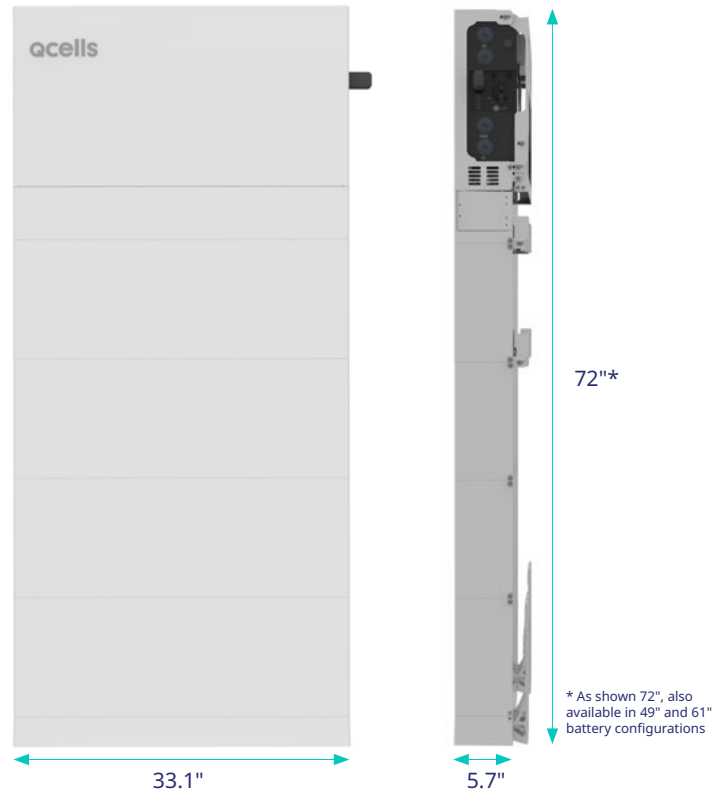

Compact Design and Sleek Appeal

Save floor space with a single battery and inverter integrated into one tower with a modern, very thin profile and uniform design that maintains the home's aesthetics.

Safety and Reliability

Safety is our highest priority. Q.HOME CORE includes an integrated module-level rapid shutdown solution. Lithium iron phosphate (LFP) batteries provide longer lifespan and the highest battery safety rating.

Ideal Complete Solution to Fit Your Lifestyle

Q.VOLT, Q.SAVE and Q.HOME HUB pair perfectly with Qcells' #1 residential solar panels* for a full suite of clean energy solutions for any home.

* Wood Mackenzie U.S. PV Leaderboard for 16 consecutive quarters for the residential segment.